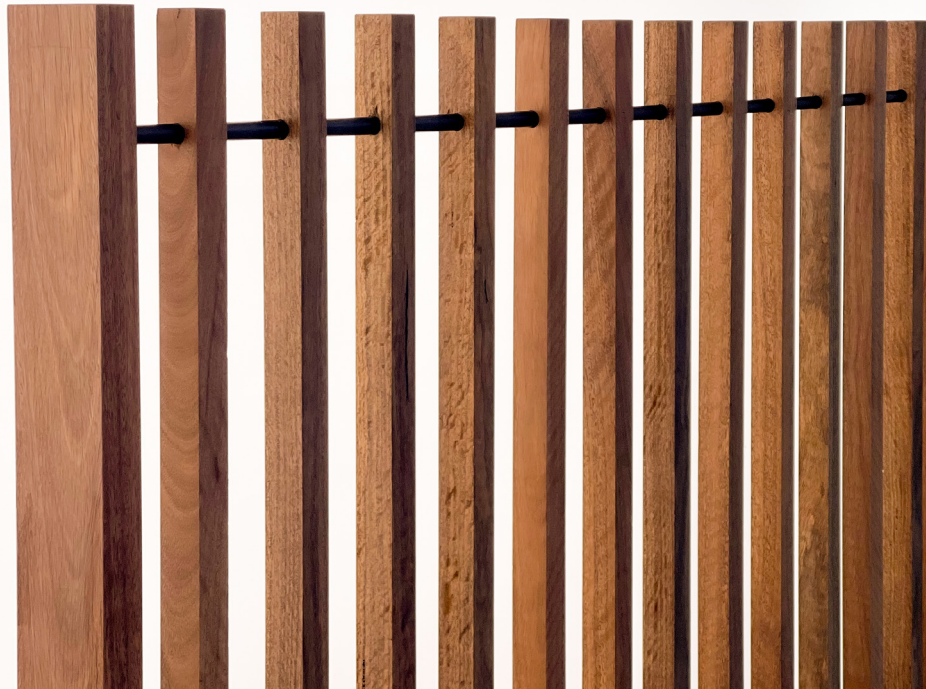

2022 FENCING COLLECTION

Harry
the hirer®

Flinders Collection

Made from locally sourced - Australian hardwood, the Flinders fencing range pairs well with natural surrounds.

With both straight and curved sections, in various lengths, the collection provides multiple configurations.

DIMENSIONS

Panel sizes :

- Straight - 2000 W X 1100 H
- 1000 W X 1100 H
- Curved - 2000 W X 1100 H

MATERIAL

Spotted Gum with powder coated metal

COLOUR

BROWN

INFORMATION

- Available in straight & curved lengths
- 1 X 20kg black weight required per leg
- Matching black weights available
 - Ability to peg.

FLINDERS

Harry
the hirer.

Flinders Collection

Side

Dimensions :
2000 W X 1100 H
1000 W X 1100 H

Top curve

Dimensions :
2000 W X 1100 H
1000 W X 1100 H

Top straight

Dimensions :
2000 W X 1100 H

Blade Collection

White

Side

Dimensions :
2000 W X 1100 H
1000 W X 1100 H