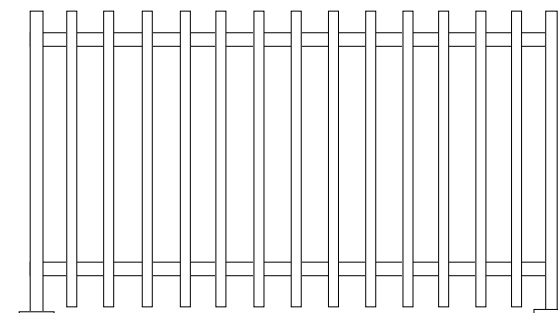

Top straight

Panel size :
2000 W X 1100 H
1000 W X 1100 H

Top curve

Dimensions :
2000 W X 1100 H

Blade Collection

Inspiration sought from contemporary architectural influences, the Blade fencing range defines spaces with striking presence. With both straight and curved sections, the collection allows for prominent placement.

DIMENSIONS

Panel sizes :

- Straight - 2000 W X 1100 H
- 1000 W X 1100 H
- Curved - 2000 W X 1100 H

MATERIAL

Powder coated metal

COLOUR

BLACK & WHITE

INFORMATION

Top curve

Dimensions :
2000 W X 1100 H
1000 W X 1100 H

Top straight

Dimensions :
2000 W X 1100 H

Blade Collection

White

Side

Dimensions :
2000 W X 1100 H
1000 W X 1100 H

Top curve

Dimensions :
2000 W X 1100 H
1000 W X 1100 H

Top straight

Dimensions :
2000 W X 1100 H

Panama Collection

Designed with historical references to the Mid-Century era, the Panama fencing range creates spaces with subtle, nostalgic charm. The straight sections in this collection allow for multiple formations.