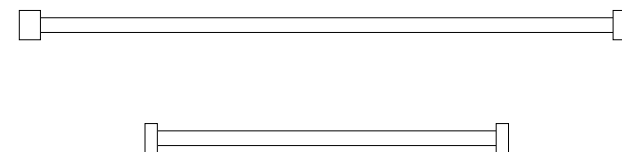

Top straight

Panel size :
2000 W X 1050 H

Panel size :
1000 W X 1050 H