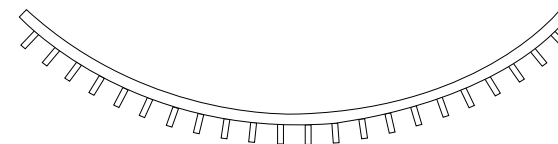

Top straight

Panel size :
2000 W X 1100 H
1000 W X 1100 H

Top curve

Dimensions :
2000 W X 1100 H

Blade Collection

Inspiration sought from contemporary architectural influences, the Blade fencing range defines spaces with striking presence. With both straight and curved sections, the collection allows for prominent placement.

DIMENSIONS

Panel sizes :

- Straight - 2000 W X 1100 H
- 1000 W X 1100 H
- Curved - 2000 W X 1100 H

MATERIAL

Powder coated metal

COLOUR

BLACK & WHITE

INFORMATION

Top curve

Dimensions :
2000 W X 1100 H
1000 W X 1100 H

Top straight

Dimensions :
2000 W X 1100 H

Blade Collection

White

Side

Dimensions :
2000 W X 1100 H
1000 W X 1100 H

Top curve

Dimensions :
2000 W X 1100 H
1000 W X 1100 H

Top straight

Dimensions :
2000 W X 1100 H

Panama Collection

Designed with historical references to the Mid-Century era, the Panama fencing range creates spaces with subtle, nostalgic charm. The straight sections in this collection allow for multiple formations.