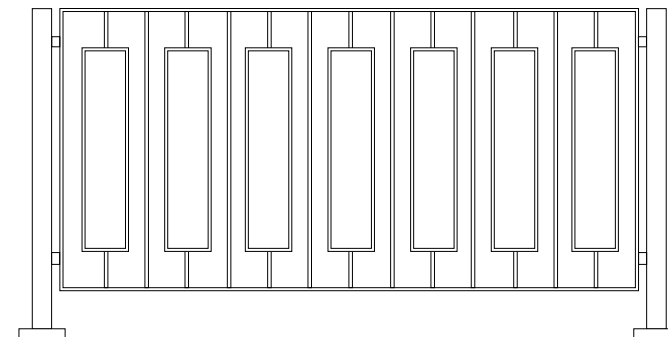

Top curve

Dimensions :
2000 W X 1100 H
1000 W X 1100 H

Top straight

Dimensions :
2000 W X 1100 H

Blade Collection

White

Side

Dimensions :
2000 W X 1100 H
1000 W X 1100 H

Top curve

Dimensions :
2000 W X 1100 H
1000 W X 1100 H

Top straight

Dimensions :
2000 W X 1100 H

Panama Collection

Designed with historical references to the Mid-Century era, the Panama fencing range creates spaces with subtle, nostalgic charm. The straight sections in this collection allow for multiple formations.

DIMENSIONS

Panel sizes :

Straight - 1000 W X 1050 H

Straight - 2000 W X 1050 H

MATERIAL

Powder coated metal

COLOUR

WHITE

INFORMATION

- 1 X 20kg white weight required per leg
- Matching white weights available
- Ability to peg.

PANAMA

Panama Collection

Side

Dimensions :
2000 W X 1050 H

Top straight

Panel size :
2000 W X 1050 H